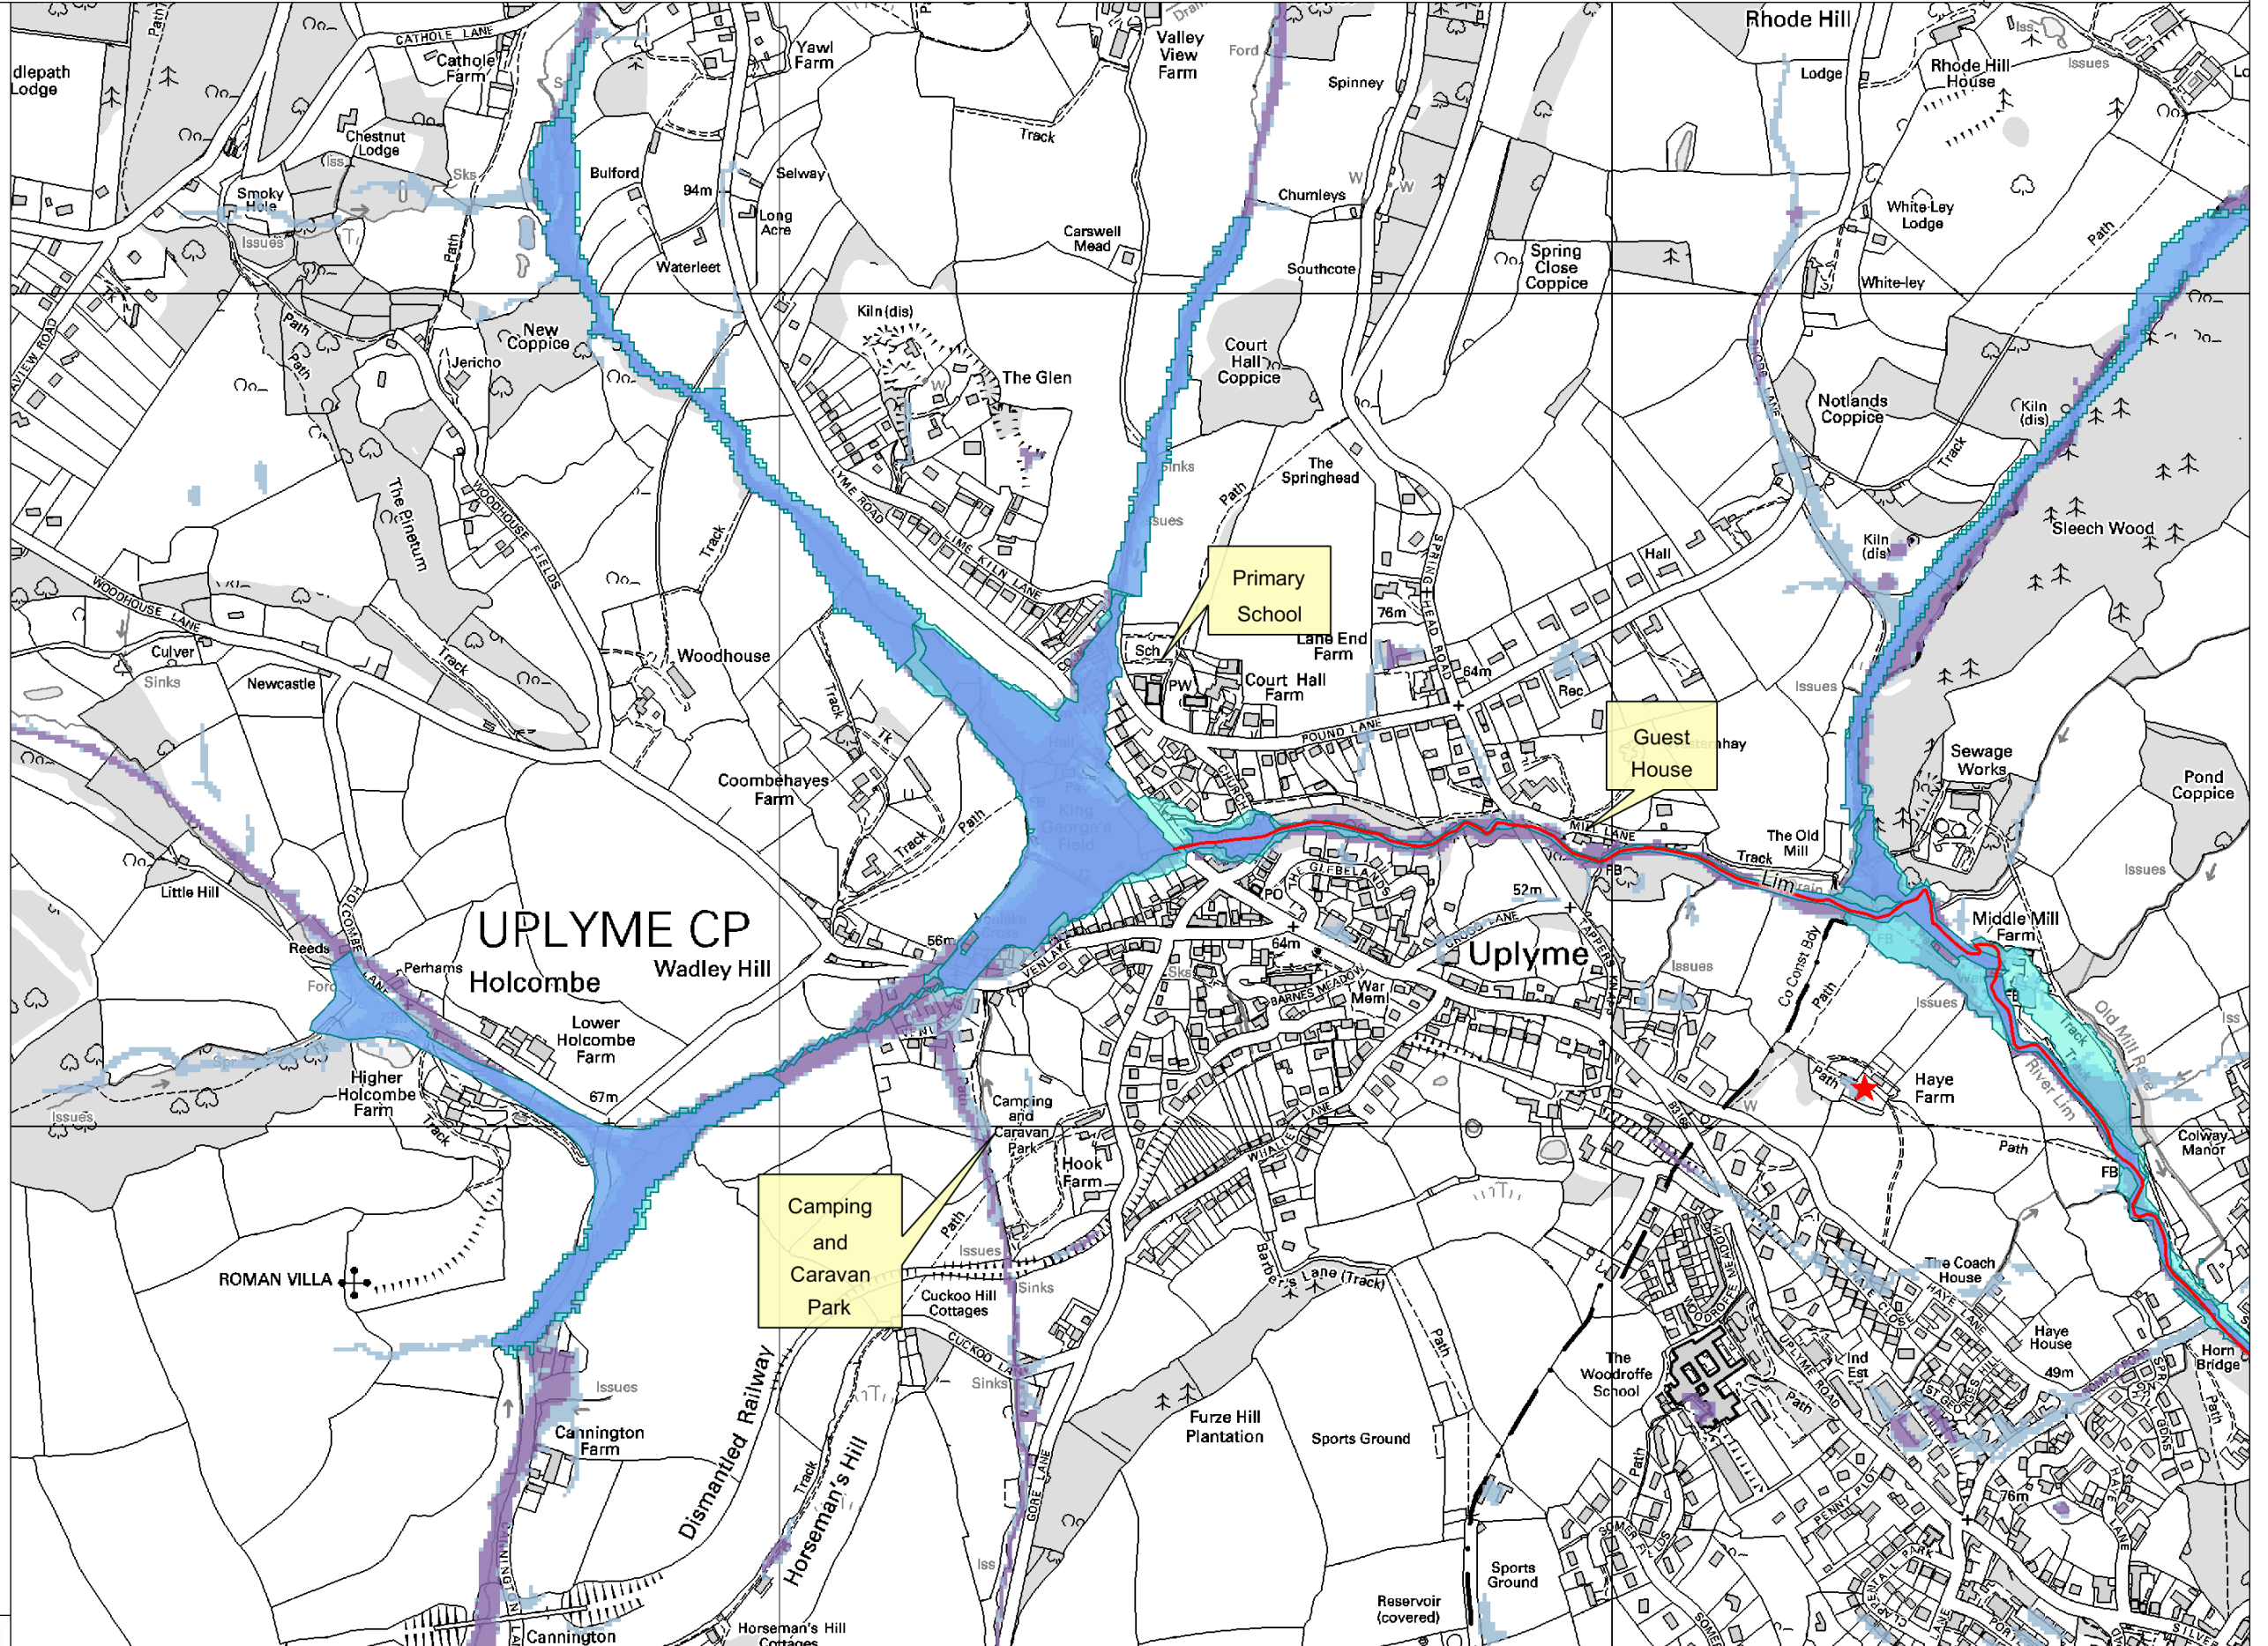

Uplyme CP Flood Map

- Legend**
- Sealed Main Rivers
 - Flood Map - Defences
 - Areas Benefiting from Flood Defences
 - Flood Map - Flood Storage Areas
 - Flood Map - Flood Zone 3
 - Flood Map - Flood Zone 2
 - FMfSW - 1 in 200 chance rain
 - Surface Water Flooding
 - Deeper Surface Water Flooding
 - Out of range

0 75 150 225 m.